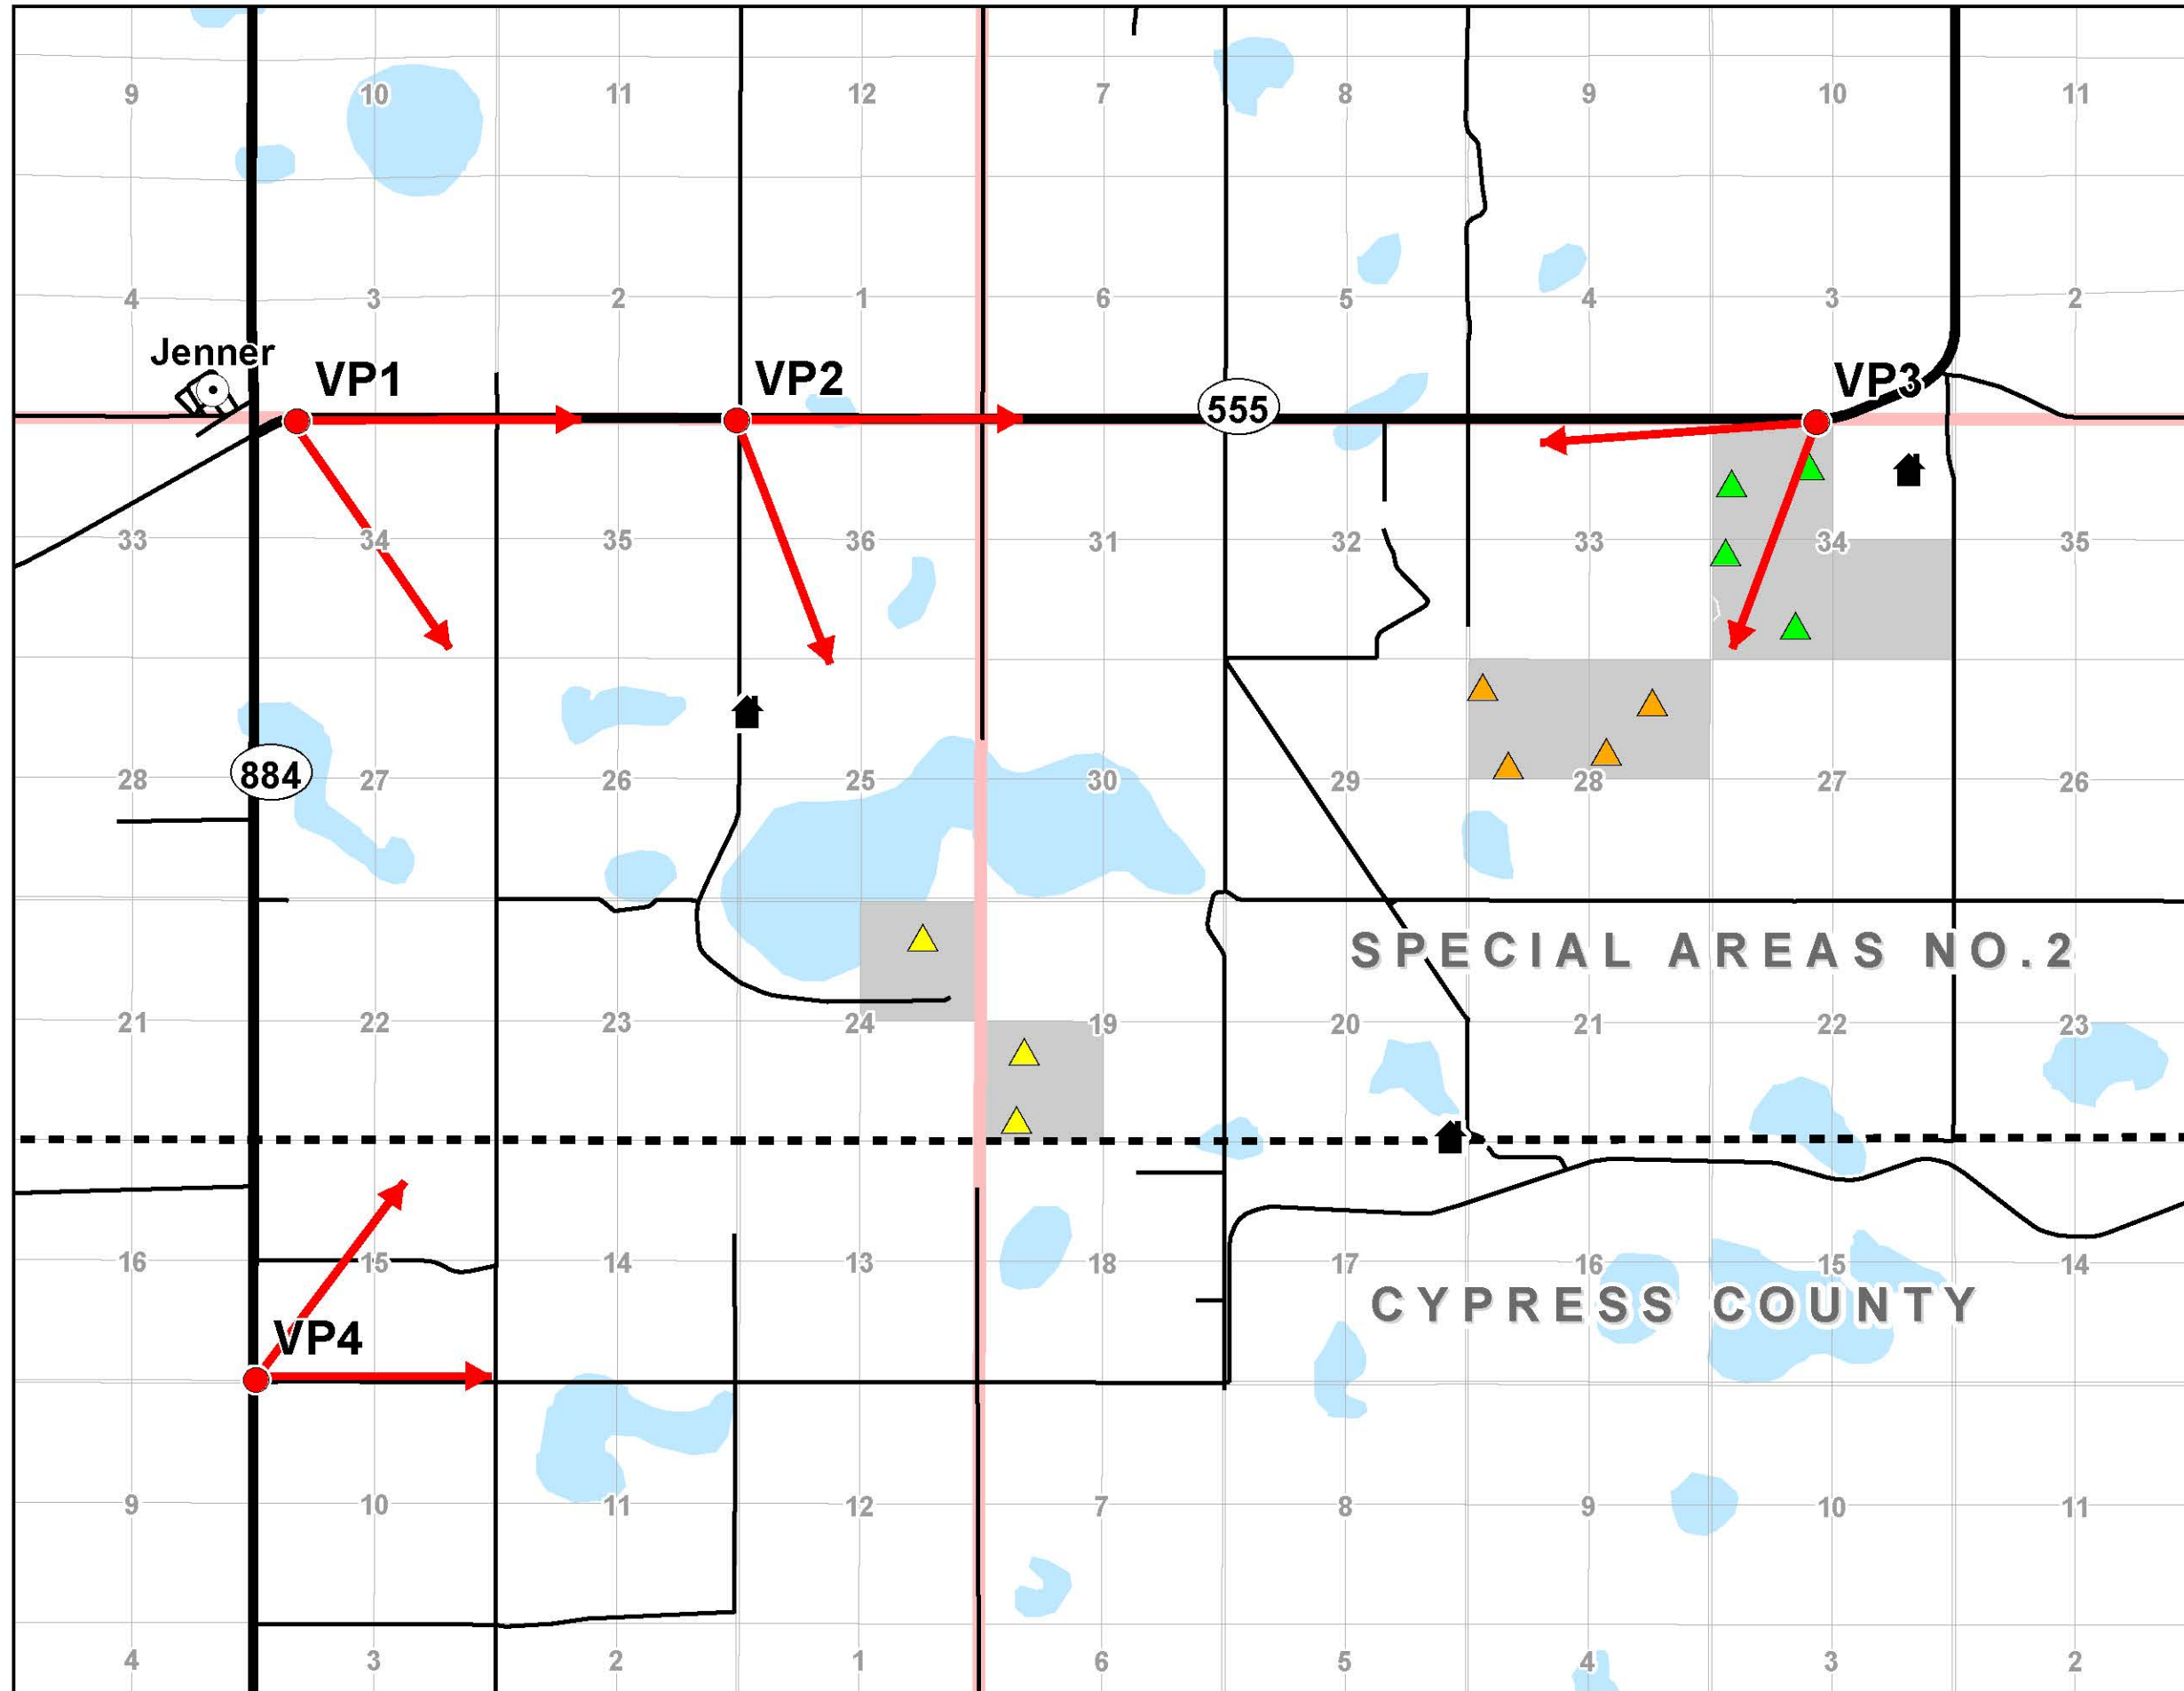

Buffalo Atlee Wind Farm Visual Simulations

Buffalo Atlee 1/2/3 Projects

August 2020

RGE 09

RGE 08

TWP 21

TWP 20

LEGEND

- View Points 1 to 4
- Turbine Layout**
- ▲ Buffalo Atlee Wind Farm 1
- ▲ Buffalo Atlee Wind Farm 2
- ▲ Buffalo Atlee Wind Farm 3
- Project Property
- Highway
- Public Road